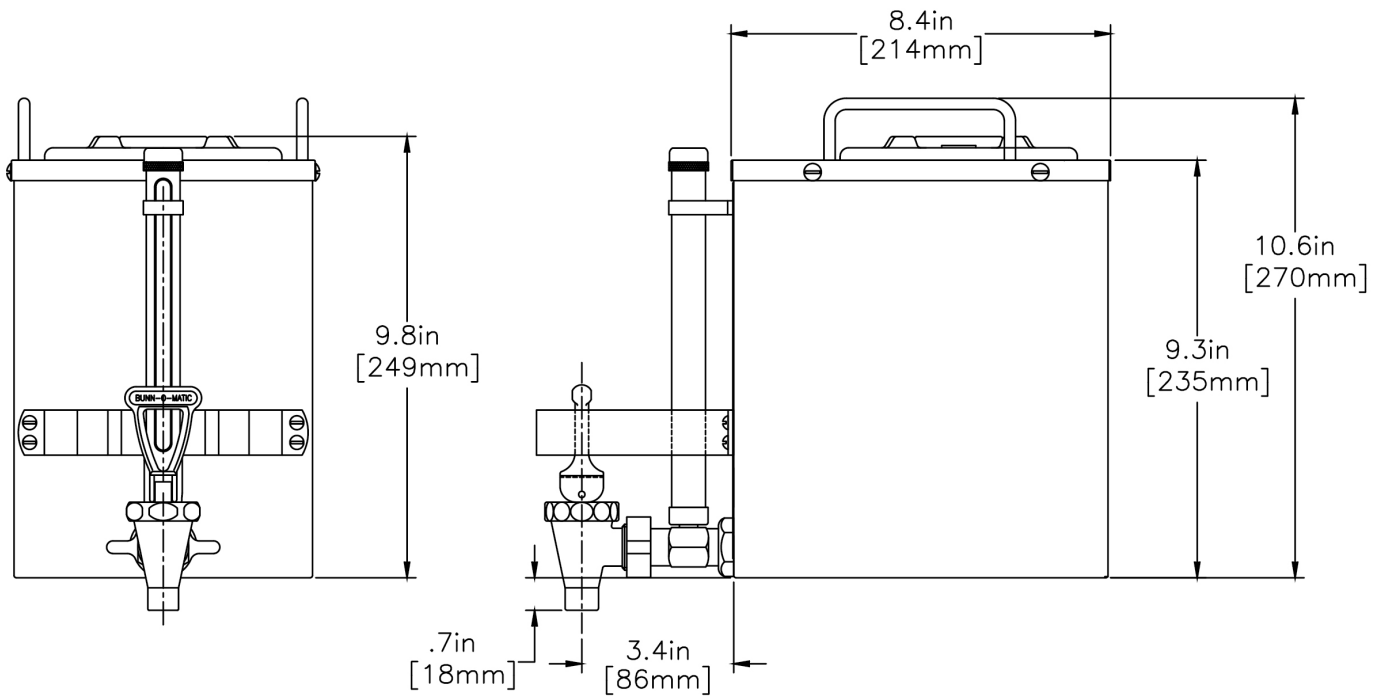

1.5Gal(5.7L) GPR-FF Srvr

9.8" x 12.7" x 6.7"
(24.9cm x 32.3cm x 17.0cm)

- 1 1/2 gal (5.7L) capacity
- Top handles allow for easy placement on warmer stations

Agency:

Specifications

Product #: 20950.0004

Finish: Stainless

Created on:
09/14/2017

	Unit			Shipping				
	Width	Height	Depth	Width	Height	Depth	Weight	Volume
English	6.7 in.	9.8 in.	12.7 in.	-	-	-	9.250 lbs	0.884 ft ³
Metric	17.0 cm	24.9 cm	32.3 cm	-	-	-	4.196 kgs	0.025 m ³