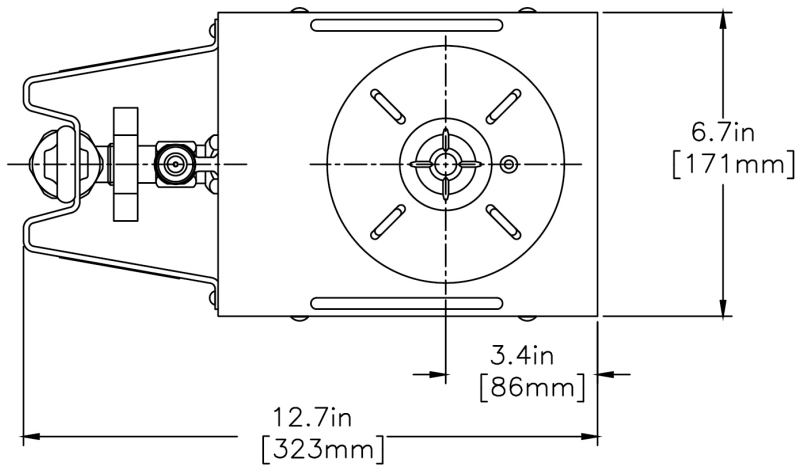

1.5Gal(5.7L) GPR-FF Srvr

9.8" x 12.7" x 6.7"
(24.9cm x 32.3cm x 17.0cm)

- 1 1/2 gal (5.7L) capacity
- Top handles allow for easy placement on warmer stations

Agency:

Specifications

Product #: 20950.0004

Finish: Stainless

Handle: Top Handle

Additional Features

Holding Capacity

English	Metric
192 oz.	5.7 L

BUNN® reserves the right to change specifications and product design without notice. Such revisions do not entitle the buyer to corresponding changes, improvements, additions or replacements for previously purchased equipment. For most current specifications and other info visit bunn.com.

Created on:
09/14/2017

	Unit			Shipping				
	Width	Height	Depth	Width	Height	Depth	Weight	Volume
English	6.7 in.	9.8 in.	12.7 in.	-	-	-	9.250 lbs	0.884 ft ³
Metric	17.0 cm	24.9 cm	32.3 cm	-	-	-	4.196 kgs	0.025 m ³